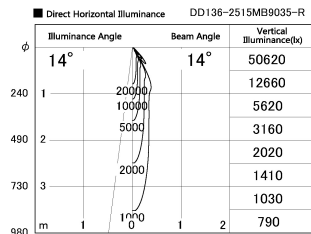

Item no. DD136-2515MB9035-R

Series Name: Cledy versa R-G
(DD136-AG-R)

Installation	Recessed mount
Type	Extra high-efficiency adjustable downlight : Antiglare
Fixture wattage	23W
Beam angle	14 deg
Color Temp.	3500K
CRI	Ra>90
Luminous	1823 lm
Body	Die-cast aluminum alloy
Body finish	N/A
Trim finish	Black
Reflector finish	Mirror
IP Rate	IP20
Light source	COB module
Input Voltage	AC220~240V
Dimming Type	Non-Dimmable
Certificate	CE, CCC
Cut Hole	125mm