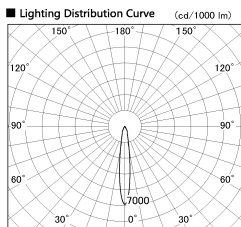

Item no. DD136-2515MB9035-R

Series Name: Cledy versa R-G
(DD136-AG-R)

Installation	Recessed mount
Type	Extra high-efficiency adjustable downlight : Antiglare
Fixture wattage	23W
Beam angle	14 deg
Color Temp.	3500K
CRI	Ra>90
Luminous	1823 lm
Body	Die-cast aluminum alloy
Body finish	N/A
Trim finish	Black
Reflector finish	Mirror
IP Rate	IP20
Light source	COB module
Input Voltage	AC220~240V
Dimming Type	Non-Dimmable
Certificate	CE, CCC
Cut Hole	125mm