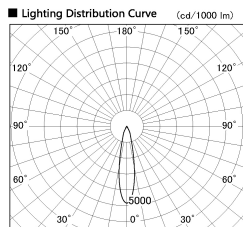

Item no. DD136-2520MB9035-R

Series Name: Cledy versa R-G  
(DD136-AG-R)

Installation	Recessed mount
Type	Extra high-efficiency adjustable downlight : Antiglare
Fixture wattage	23W
Beam angle	21 deg
Color Temp.	3500K
CRI	Ra>90
Luminous	2142 lm
Body	Die-cast aluminum alloy
Body finish	N/A
Trim finish	Black
Reflector finish	Mirror
IP Rate	IP20
Light source	COB module
Input Voltage	AC220~240V
Dimming Type	Non-Dimmable
Certificate	CE, CCC
Cut Hole	125mm