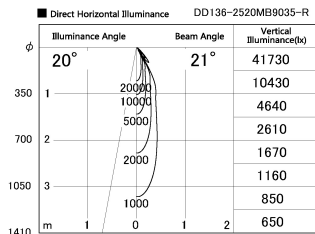

Item no. DD136-2520MB9035-R

Series Name: Cledy versa R-G  
(DD136-AG-R)

Installation	Recessed mount
Type	Extra high-efficiency adjustable downlight : Antiglare
Fixture wattage	23W
Beam angle	21 deg
Color Temp.	3500K
CRI	Ra>90
Luminous	2142 lm
Body	Die-cast aluminum alloy
Body finish	N/A
Trim finish	Black
Reflector finish	Mirror
IP Rate	IP20
Light source	COB module
Input Voltage	AC220~240V
Dimming Type	Non-Dimmable
Certificate	CE, CCC
Cut Hole	125mm