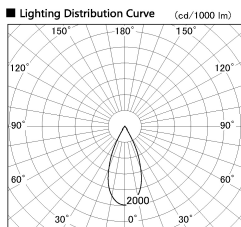

Item no. DD136-2540MB9035-R

Series Name: Cledy versa R-G  
(DD136-AG-R)

Installation	Recessed mount
Type	Extra high-efficiency adjustable downlight : Antiglare
Fixture wattage	23W
Beam angle	43 deg
Color Temp.	3500K
CRI	Ra>90
Luminous	2232 lm
Body	Die-cast aluminum alloy
Body finish	N/A
Trim finish	Black
Reflector finish	Mirror
IP Rate	IP20
Light source	COB module
Input Voltage	AC220~240V
Dimming Type	Non-Dimmable
Certificate	CE, CCC
Cut Hole	125mm