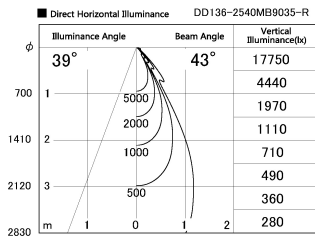

Item no. DD136-2540MB9035-R

Series Name: Cledy versa R-G  
(DD136-AG-R)

Installation	Recessed mount
Type	Extra high-efficiency adjustable downlight : Antiglare
Fixture wattage	23W
Beam angle	43 deg
Color Temp.	3500K
CRI	Ra>90
Luminous	2232 lm
Body	Die-cast aluminum alloy
Body finish	N/A
Trim finish	Black
Reflector finish	Mirror
IP Rate	IP20
Light source	COB module
Input Voltage	AC220~240V
Dimming Type	Non-Dimmable
Certificate	CE, CCC
Cut Hole	125mm