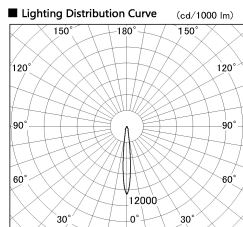

Item no. DD136-2015MB9035-R

Series Name: Cledy versa R-G  
(DD136-AG-R)

Installation	Recessed mount
Type	Extra high-efficiency adjustable downlight : Antiglare
Fixture wattage	20W
Beam angle	12 deg
Color Temp.	3500K
CRI	Ra>90
Luminous	1441 lm
Body	Die-cast aluminum alloy
Body finish	N/A
Trim finish	Black
Reflector finish	Mirror
IP Rate	IP20
Light source	COB module
Input Voltage	AC220~240V
Dimming Type	Non-Dimmable
Certificate	CE, CCC
Cut Hole	125mm