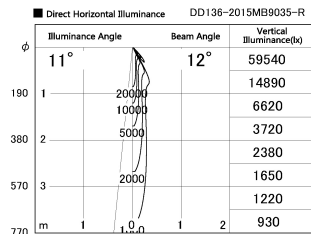

Item no. DD136-2015MB9035-R

Series Name: Cledy versa R-G  
(DD136-AG-R)

Installation	Recessed mount
Type	Extra high-efficiency adjustable downlight : Antiglare
Fixture wattage	20W
Beam angle	12 deg
Color Temp.	3500K
CRI	Ra>90
Luminous	1441 lm
Body	Die-cast aluminum alloy
Body finish	N/A
Trim finish	Black
Reflector finish	Mirror
IP Rate	IP20
Light source	COB module
Input Voltage	AC220~240V
Dimming Type	Non-Dimmable
Certificate	CE, CCC
Cut Hole	125mm