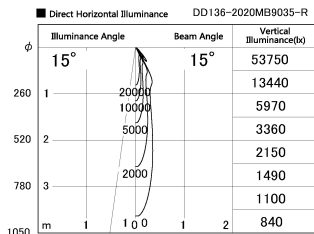

Item no. DD136-2020MB9035-R

Series Name: Cledy versa R-G  
(DD136-AG-R)

Installation	Recessed mount
Type	Extra high-efficiency adjustable downlight : Antiglare
Fixture wattage	20W
Beam angle	15 deg
Color Temp.	3500K
CRI	Ra>90
Luminous	1670 lm
Body	Die-cast aluminum alloy
Body finish	N/A
Trim finish	Black
Reflector finish	Mirror
IP Rate	IP20
Light source	COB module
Input Voltage	AC220~240V
Dimming Type	Non-Dimmable
Certificate	CE, CCC
Cut Hole	125mm