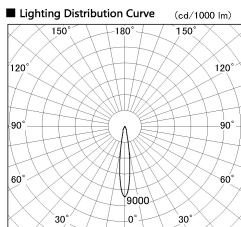

Item no. DD136-2020MB9035-R

Series Name: Cledy versa R-G  
(DD136-AG-R)

Installation	Recessed mount
Type	Extra high-efficiency adjustable downlight : Antiglare
Fixture wattage	20W
Beam angle	15 deg
Color Temp.	3500K
CRI	Ra>90
Luminous	1670 lm
Body	Die-cast aluminum alloy
Body finish	N/A
Trim finish	Black
Reflector finish	Mirror
IP Rate	IP20
Light source	COB module
Input Voltage	AC220~240V
Dimming Type	Non-Dimmable
Certificate	CE, CCC
Cut Hole	125mm