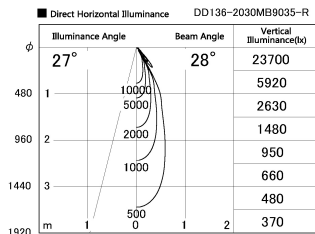

Item no. DD136-2030MB9035-R

Series Name: Cledy versa R-G
(DD136-AG-R)

Installation	Recessed mount
Type	Extra high-efficiency adjustable downlight : Antiglare
Fixture wattage	20W
Beam angle	28 deg
Color Temp.	3500K
CRI	Ra>90
Luminous	1717 lm
Body	Die-cast aluminum alloy
Body finish	N/A
Trim finish	Black
Reflector finish	Mirror
IP Rate	IP20
Light source	COB module
Input Voltage	AC220~240V
Dimming Type	Non-Dimmable
Certificate	CE, CCC
Cut Hole	125mm