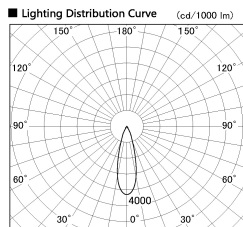

Item no. DD136-2030MB9035-R

Series Name: Cledy versa R-G
(DD136-AG-R)

Installation	Recessed mount
Type	Extra high-efficiency adjustable downlight : Antiglare
Fixture wattage	20W
Beam angle	28 deg
Color Temp.	3500K
CRI	Ra>90
Luminous	1717 lm
Body	Die-cast aluminum alloy
Body finish	N/A
Trim finish	Black
Reflector finish	Mirror
IP Rate	IP20
Light source	COB module
Input Voltage	AC220~240V
Dimming Type	Non-Dimmable
Certificate	CE, CCC
Cut Hole	125mm