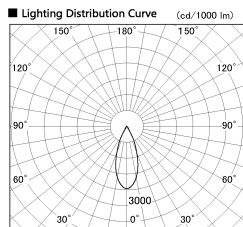

Item no. DD136-2040MB9035-R

Series Name: Cledy versa R-G
(DD136-AG-R)

Installation	Recessed mount
Type	Extra high-efficiency adjustable downlight : Antiglare
Fixture wattage	20W
Beam angle	37 deg
Color Temp.	3500K
CRI	Ra>90
Luminous	1741 lm
Body	Die-cast aluminum alloy
Body finish	N/A
Trim finish	Black
Reflector finish	Mirror
IP Rate	IP20
Light source	COB module
Input Voltage	AC220~240V
Dimming Type	Non-Dimmable
Certificate	CE, CCC
Cut Hole	125mm