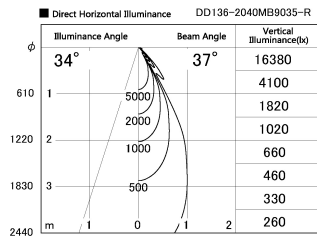

Item no. DD136-2040MB9035-R

Series Name: Cledy versa R-G
(DD136-AG-R)

Installation	Recessed mount
Type	Extra high-efficiency adjustable downlight : Antiglare
Fixture wattage	20W
Beam angle	37 deg
Color Temp.	3500K
CRI	Ra>90
Luminous	1741 lm
Body	Die-cast aluminum alloy
Body finish	N/A
Trim finish	Black
Reflector finish	Mirror
IP Rate	IP20
Light source	COB module
Input Voltage	AC220~240V
Dimming Type	Non-Dimmable
Certificate	CE, CCC
Cut Hole	125mm