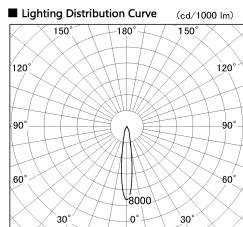

Item no. DD136-1915MB9035-R

Series Name: Cledy versa R-G  
(DD136-AG-R)

Installation	Recessed mount
Type	Extra high-efficiency adjustable downlight : Antiglare
Fixture wattage	18.6W
Beam angle	15 deg
Color Temp.	3500K
CRI	Ra>90
Luminous	1321 lm
Body	Die-cast aluminum alloy
Body finish	N/A
Trim finish	Black
Reflector finish	Mirror
IP Rate	IP20
Light source	COB module
Input Voltage	AC220~240V
Dimming Type	Non-Dimmable
Certificate	CE, CCC
Cut Hole	100mm