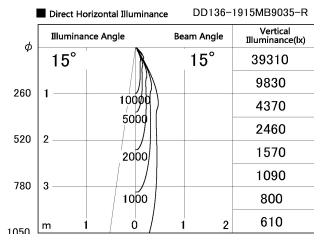

Item no. DD136-1915MB9035-R

Series Name: Cledy versa R-G  
(DD136-AG-R)

Installation	Recessed mount
Type	Extra high-efficiency adjustable downlight : Antiglare
Fixture wattage	18.6W
Beam angle	15 deg
Color Temp.	3500K
CRI	Ra>90
Luminous	1321 lm
Body	Die-cast aluminum alloy
Body finish	N/A
Trim finish	Black
Reflector finish	Mirror
IP Rate	IP20
Light source	COB module
Input Voltage	AC220~240V
Dimming Type	Non-Dimmable
Certificate	CE, CCC
Cut Hole	100mm