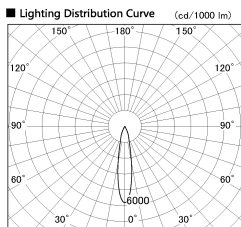

Item no. DD136-1920MB9035-R

Series Name: Cledy versa R-G
(DD136-AG-R)

Installation	Recessed mount
Type	Extra high-efficiency adjustable downlight : Antiglare
Fixture wattage	18.6W
Beam angle	19 deg
Color Temp.	3500K
CRI	Ra>90
Luminous	1386 lm
Body	Die-cast aluminum alloy
Body finish	N/A
Trim finish	Black
Reflector finish	Mirror
IP Rate	IP20
Light source	COB module
Input Voltage	AC220~240V
Dimming Type	Non-Dimmable
Certificate	CE, CCC
Cut Hole	100mm