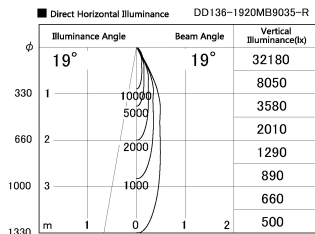

Item no. DD136-1920MB9035-R

Series Name: Cledy versa R-G
(DD136-AG-R)

Installation	Recessed mount
Type	Extra high-efficiency adjustable downlight : Antiglare
Fixture wattage	18.6W
Beam angle	19 deg
Color Temp.	3500K
CRI	Ra>90
Luminous	1386 lm
Body	Die-cast aluminum alloy
Body finish	N/A
Trim finish	Black
Reflector finish	Mirror
IP Rate	IP20
Light source	COB module
Input Voltage	AC220~240V
Dimming Type	Non-Dimmable
Certificate	CE, CCC
Cut Hole	100mm