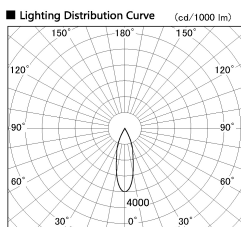

Item no. DD136-1930MB9035-R

Series Name: Cledy versa R-G
(DD136-AG-R)

Installation	Recessed mount
Type	Extra high-efficiency adjustable downlight : Antiglare
Fixture wattage	18.6W
Beam angle	29 deg
Color Temp.	3500K
CRI	Ra>90
Luminous	1518 lm
Body	Die-cast aluminum alloy
Body finish	N/A
Trim finish	Black
Reflector finish	Mirror
IP Rate	IP20
Light source	COB module
Input Voltage	AC220~240V
Dimming Type	Non-Dimmable
Certificate	CE, CCC
Cut Hole	100mm