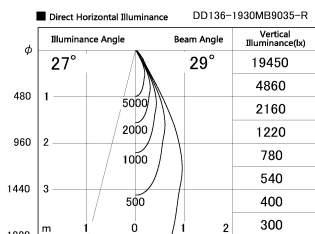

Item no. DD136-1930MB9035-R

Series Name: Cledy versa R-G
(DD136-AG-R)

Installation	Recessed mount
Type	Extra high-efficiency adjustable downlight : Antiglare
Fixture wattage	18.6W
Beam angle	29 deg
Color Temp.	3500K
CRI	Ra>90
Luminous	1518 lm
Body	Die-cast aluminum alloy
Body finish	N/A
Trim finish	Black
Reflector finish	Mirror
IP Rate	IP20
Light source	COB module
Input Voltage	AC220~240V
Dimming Type	Non-Dimmable
Certificate	CE, CCC
Cut Hole	100mm