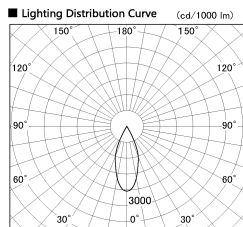

Item no. DD136-1940MB9035-R

Series Name: Cledy versa R-G
(DD136-AG-R)

Installation	Recessed mount
Type	Extra high-efficiency adjustable downlight : Antiglare
Fixture wattage	18.6W
Beam angle	40 deg
Color Temp.	3500K
CRI	Ra>90
Luminous	1545 lm
Body	Die-cast aluminum alloy
Body finish	N/A
Trim finish	Black
Reflector finish	Mirror
IP Rate	IP20
Light source	COB module
Input Voltage	AC220~240V
Dimming Type	Non-Dimmable
Certificate	CE, CCC
Cut Hole	100mm