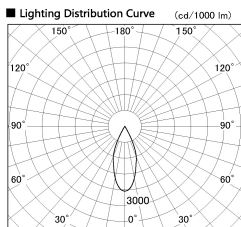

Item no. DD136-1940MB9035-R

Series Name: Cledy versa R-G
(DD136-AG-R)

Installation	Recessed mount
Type	Extra high-efficiency adjustable downlight : Antiglare
Fixture wattage	18.6W
Beam angle	40 deg
Color Temp.	3500K
CRI	Ra>90
Luminous	1545 lm
Body	Die-cast aluminum alloy
Body finish	N/A
Trim finish	Black
Reflector finish	Mirror
IP Rate	IP20
Light source	COB module
Input Voltage	AC220~240V
Dimming Type	Non-Dimmable
Certificate	CE, CCC
Cut Hole	100mm