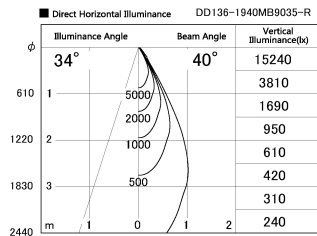

Item no. DD136-1940MB9035-R

Series Name: Cledy versa R-G
(DD136-AG-R)

Installation	Recessed mount
Type	Extra high-efficiency adjustable downlight : Antiglare
Fixture wattage	18.6W
Beam angle	40 deg
Color Temp.	3500K
CRI	Ra>90
Luminous	1545 lm
Body	Die-cast aluminum alloy
Body finish	N/A
Trim finish	Black
Reflector finish	Mirror
IP Rate	IP20
Light source	COB module
Input Voltage	AC220~240V
Dimming Type	Non-Dimmable
Certificate	CE, CCC
Cut Hole	100mm