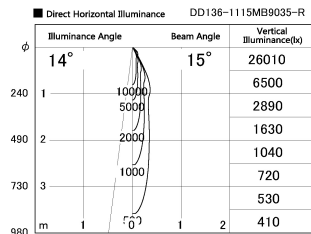

Item no. DD136-1115MB9035-R

Series Name: Cledy versa R-G  
(DD136-AG-R)

Installation	Recessed mount
Type	Extra high-efficiency adjustable downlight : Antiglare
Fixture wattage	10.5W
Beam angle	15 deg
Color Temp.	3500K
CRI	Ra>90
Luminous	809 lm
Body	Die-cast aluminum alloy
Body finish	N/A
Trim finish	Black
Reflector finish	Mirror
IP Rate	IP20
Light source	COB module
Input Voltage	AC220~240V
Dimming Type	Non-Dimmable
Certificate	CE, CCC
Cut Hole	100mm