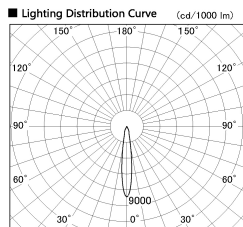

Item no. DD136-1115MB9035-R

Series Name: Cledy versa R-G  
(DD136-AG-R)

Installation	Recessed mount
Type	Extra high-efficiency adjustable downlight : Antiglare
Fixture wattage	10.5W
Beam angle	15 deg
Color Temp.	3500K
CRI	Ra>90
Luminous	809 lm
Body	Die-cast aluminum alloy
Body finish	N/A
Trim finish	Black
Reflector finish	Mirror
IP Rate	IP20
Light source	COB module
Input Voltage	AC220~240V
Dimming Type	Non-Dimmable
Certificate	CE, CCC
Cut Hole	100mm