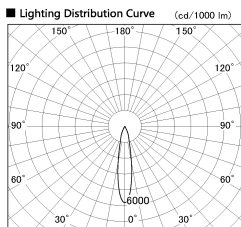

Item no. DD136-1120MB9035-R

Series Name: Cledy versa R-G
(DD136-AG-R)

Installation	Recessed mount
Type	Extra high-efficiency adjustable downlight : Antiglare
Fixture wattage	10.5W
Beam angle	19 deg
Color Temp.	3500K
CRI	Ra>90
Luminous	851 lm
Body	Die-cast aluminum alloy
Body finish	N/A
Trim finish	Black
Reflector finish	Mirror
IP Rate	IP20
Light source	COB module
Input Voltage	AC220~240V
Dimming Type	Non-Dimmable
Certificate	CE, CCC
Cut Hole	100mm