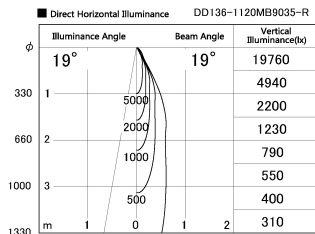

Item no. DD136-1120MB9035-R

Series Name: Cledy versa R-G
(DD136-AG-R)

Installation	Recessed mount
Type	Extra high-efficiency adjustable downlight : Antiglare
Fixture wattage	10.5W
Beam angle	19 deg
Color Temp.	3500K
CRI	Ra>90
Luminous	851 lm
Body	Die-cast aluminum alloy
Body finish	N/A
Trim finish	Black
Reflector finish	Mirror
IP Rate	IP20
Light source	COB module
Input Voltage	AC220~240V
Dimming Type	Non-Dimmable
Certificate	CE, CCC
Cut Hole	100mm