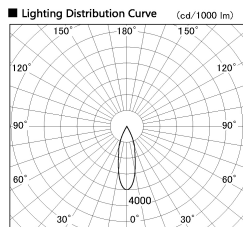

Item no. DD136-1130MB9035-R

Series Name: Cledy versa R-G
(DD136-AG-R)

| | |
|------------------|--|
| Installation | Recessed mount |
| Type | Extra high-efficiency adjustable downlight : Antiglare |
| Fixture wattage | 10.5W |
| Beam angle | 29 deg |
| Color Temp. | 3500K |
| CRI | Ra>90 |
| Luminous | 927 lm |
| Body | Die-cast aluminum alloy |
| Body finish | N/A |
| Trim finish | Black |
| Reflector finish | Mirror |
| IP Rate | IP20 |
| Light source | COB module |
| Input Voltage | AC220~240V |
| Dimming Type | Non-Dimmable |
| Certificate | CE, CCC |
| Cut Hole | 100mm |