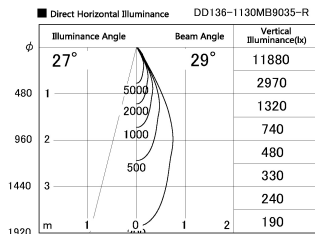

Item no. DD136-1130MB9035-R

Series Name: Cledy versa R-G
(DD136-AG-R)

| | |
|------------------|--|
| Installation | Recessed mount |
| Type | Extra high-efficiency adjustable downlight : Antiglare |
| Fixture wattage | 10.5W |
| Beam angle | 29 deg |
| Color Temp. | 3500K |
| CRI | Ra>90 |
| Luminous | 927 lm |
| Body | Die-cast aluminum alloy |
| Body finish | N/A |
| Trim finish | Black |
| Reflector finish | Mirror |
| IP Rate | IP20 |
| Light source | COB module |
| Input Voltage | AC220~240V |
| Dimming Type | Non-Dimmable |
| Certificate | CE, CCC |
| Cut Hole | 100mm |