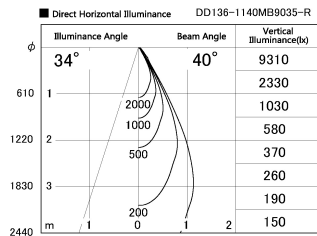

Item no. DD136-1140MB9035-R

Series Name: Cledy versa R-G  
(DD136-AG-R)

Installation	Recessed mount
Type	Extra high-efficiency adjustable downlight : Antiglare
Fixture wattage	10.5W
Beam angle	40 deg
Color Temp.	3500K
CRI	Ra>90
Luminous	944 lm
Body	Die-cast aluminum alloy
Body finish	N/A
Trim finish	Black
Reflector finish	Mirror
IP Rate	IP20
Light source	COB module
Input Voltage	AC220~240V
Dimming Type	Non-Dimmable
Certificate	CE, CCC
Cut Hole	100mm