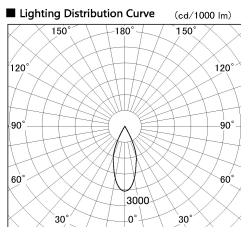

Item no. DD136-1140MB9035-R

Series Name: Cledy versa R-G  
(DD136-AG-R)

Installation	Recessed mount
Type	Extra high-efficiency adjustable downlight : Antiglare
Fixture wattage	10.5W
Beam angle	40 deg
Color Temp.	3500K
CRI	Ra>90
Luminous	944 lm
Body	Die-cast aluminum alloy
Body finish	N/A
Trim finish	Black
Reflector finish	Mirror
IP Rate	IP20
Light source	COB module
Input Voltage	AC220~240V
Dimming Type	Non-Dimmable
Certificate	CE, CCC
Cut Hole	100mm