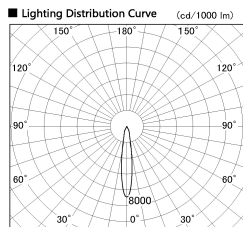

Item no. DD136-0815MB9035-R

Series Name: Cledy versa R-G
(DD136-AG-R)

Installation	Recessed mount
Type	Extra high-efficiency adjustable downlight : Antiglare
Fixture wattage	7.5W
Beam angle	16deg
Color Temp.	3500K
CRI	Ra>90
Luminous	538 lm
Body	Die-cast aluminum alloy
Body finish	N/A
Trim finish	Black
Reflector finish	Mirror
IP Rate	IP20
Light source	COB module
Input Voltage	AC220~240V
Dimming Type	Non-Dimmable
Certificate	CE, CCC
Cut Hole	100mm