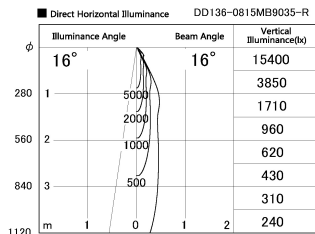

Item no. DD136-0815MB9035-R

Series Name: Cledy versa R-G
(DD136-AG-R)

Installation	Recessed mount
Type	Extra high-efficiency adjustable downlight : Antiglare
Fixture wattage	7.5W
Beam angle	16deg
Color Temp.	3500K
CRI	Ra>90
Luminous	538 lm
Body	Die-cast aluminum alloy
Body finish	N/A
Trim finish	Black
Reflector finish	Mirror
IP Rate	IP20
Light source	COB module
Input Voltage	AC220~240V
Dimming Type	Non-Dimmable
Certificate	CE, CCC
Cut Hole	100mm