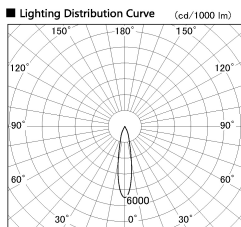

Item no. DD136-0820MB9035-R

Series Name: Cledy versa R-G
(DD136-AG-R)

Installation	Recessed mount
Type	Extra high-efficiency adjustable downlight : Antiglare
Fixture wattage	7.5W
Beam angle	20deg
Color Temp.	3500K
CRI	Ra>90
Luminous	573 lm
Body	Die-cast aluminum alloy
Body finish	N/A
Trim finish	Black
Reflector finish	Mirror
IP Rate	IP20
Light source	COB module
Input Voltage	AC220~240V
Dimming Type	Non-Dimmable
Certificate	CE, CCC
Cut Hole	100mm