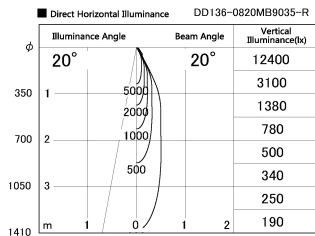

Item no. DD136-0820MB9035-R

Series Name: Cledy versa R-G
(DD136-AG-R)

Installation	Recessed mount
Type	Extra high-efficiency adjustable downlight : Antiglare
Fixture wattage	7.5W
Beam angle	20deg
Color Temp.	3500K
CRI	Ra>90
Luminous	573 lm
Body	Die-cast aluminum alloy
Body finish	N/A
Trim finish	Black
Reflector finish	Mirror
IP Rate	IP20
Light source	COB module
Input Voltage	AC220~240V
Dimming Type	Non-Dimmable
Certificate	CE, CCC
Cut Hole	100mm