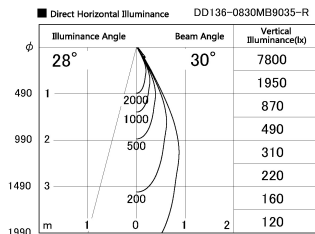

Item no. DD136-0830MB9035-R

Series Name: Cledy versa R-G
(DD136-AG-R)

Installation	Recessed mount
Type	Extra high-efficiency adjustable downlight : Antiglare
Fixture wattage	7.5W
Beam angle	30deg
Color Temp.	3500K
CRI	Ra>90
Luminous	627 lm
Body	Die-cast aluminum alloy
Body finish	N/A
Trim finish	Black
Reflector finish	Mirror
IP Rate	IP20
Light source	COB module
Input Voltage	AC220~240V
Dimming Type	Non-Dimmable
Certificate	CE, CCC
Cut Hole	100mm