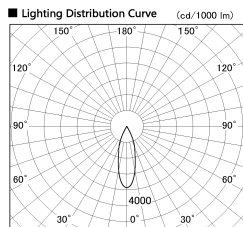

Item no. DD136-0830MB9035-R

Series Name: Cledy versa R-G
(DD136-AG-R)

Installation	Recessed mount
Type	Extra high-efficiency adjustable downlight : Antiglare
Fixture wattage	7.5W
Beam angle	30deg
Color Temp.	3500K
CRI	Ra>90
Luminous	627 lm
Body	Die-cast aluminum alloy
Body finish	N/A
Trim finish	Black
Reflector finish	Mirror
IP Rate	IP20
Light source	COB module
Input Voltage	AC220~240V
Dimming Type	Non-Dimmable
Certificate	CE, CCC
Cut Hole	100mm