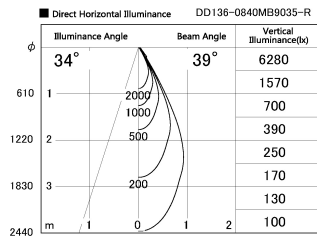

Item no. DD136-0840MB9035-R

Series Name: Cledy versa R-G
(DD136-AG-R)

Installation	Recessed mount
Type	Extra high-efficiency adjustable downlight : Antiglare
Fixture wattage	7.5W
Beam angle	39deg
Color Temp.	3500K
CRI	Ra>90
Luminous	636 lm
Body	Die-cast aluminum alloy
Body finish	N/A
Trim finish	Black
Reflector finish	Mirror
IP Rate	IP20
Light source	COB module
Input Voltage	AC220~240V
Dimming Type	Non-Dimmable
Certificate	CE, CCC
Cut Hole	100mm