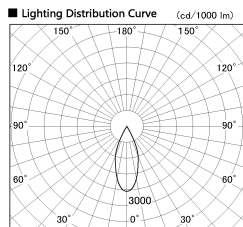

Item no. DD136-0840MB9035-R

Series Name: Cledy versa R-G
(DD136-AG-R)

Installation	Recessed mount
Type	Extra high-efficiency adjustable downlight : Antiglare
Fixture wattage	7.5W
Beam angle	39deg
Color Temp.	3500K
CRI	Ra>90
Luminous	636 lm
Body	Die-cast aluminum alloy
Body finish	N/A
Trim finish	Black
Reflector finish	Mirror
IP Rate	IP20
Light source	COB module
Input Voltage	AC220~240V
Dimming Type	Non-Dimmable
Certificate	CE, CCC
Cut Hole	100mm