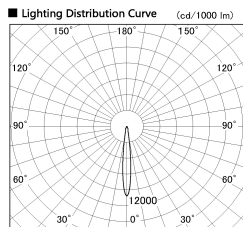

Item no. DD136-3515MB9040-R

Series Name: Cledy versa R-G
(DD136-AG-R)

Installation	Recessed mount
Type	Extra high-efficiency adjustable downlight : Antiglare
Fixture wattage	36W
Beam angle	12 deg
Color Temp.	4000K
CRI	Ra>90
Luminous	2985 lm
Body	Die-cast aluminum alloy
Body finish	N/A
Trim finish	Black
Reflector finish	Mirror
IP Rate	IP20
Light source	COB module
Input Voltage	AC220~240V
Dimming Type	Non-Dimmable
Certificate	CE, CCC
Cut Hole	150mm