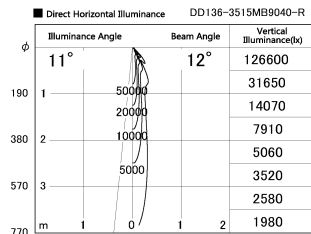

Item no. DD136-3515MB9040-R

Series Name: Cledy versa R-G
(DD136-AG-R)

Installation	Recessed mount
Type	Extra high-efficiency adjustable downlight : Antiglare
Fixture wattage	36W
Beam angle	12 deg
Color Temp.	4000K
CRI	Ra>90
Luminous	2985 lm
Body	Die-cast aluminum alloy
Body finish	N/A
Trim finish	Black
Reflector finish	Mirror
IP Rate	IP20
Light source	COB module
Input Voltage	AC220~240V
Dimming Type	Non-Dimmable
Certificate	CE, CCC
Cut Hole	150mm