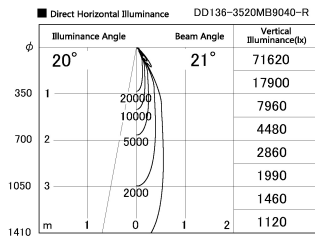

Item no. DD136-3520MB9040-R

Series Name: Cledy versa R-G
(DD136-AG-R)

Installation	Recessed mount
Type	Extra high-efficiency adjustable downlight : Antiglare
Fixture wattage	36W
Beam angle	21 deg
Color Temp.	4000K
CRI	Ra>90
Luminous	3551 lm
Body	Die-cast aluminum alloy
Body finish	N/A
Trim finish	Black
Reflector finish	Mirror
IP Rate	IP20
Light source	COB module
Input Voltage	AC220~240V
Dimming Type	Non-Dimmable
Certificate	CE, CCC
Cut Hole	150mm