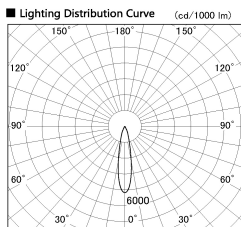

Item no. DD136-3520MB9040-R

Series Name: Cledy versa R-G
(DD136-AG-R)

Installation	Recessed mount
Type	Extra high-efficiency adjustable downlight : Antiglare
Fixture wattage	36W
Beam angle	21 deg
Color Temp.	4000K
CRI	Ra>90
Luminous	3551 lm
Body	Die-cast aluminum alloy
Body finish	N/A
Trim finish	Black
Reflector finish	Mirror
IP Rate	IP20
Light source	COB module
Input Voltage	AC220~240V
Dimming Type	Non-Dimmable
Certificate	CE, CCC
Cut Hole	150mm