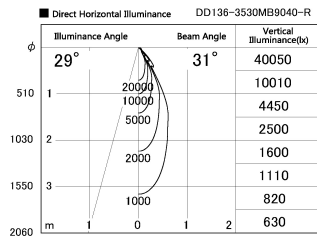

Item no. DD136-3530MB9040-R

Series Name: Cledy versa R-G
(DD136-AG-R)

Installation	Recessed mount
Type	Extra high-efficiency adjustable downlight : Antiglare
Fixture wattage	36W
Beam angle	31 deg
Color Temp.	4000K
CRI	Ra>90
Luminous	3522 lm
Body	Die-cast aluminum alloy
Body finish	N/A
Trim finish	Black
Reflector finish	Mirror
IP Rate	IP20
Light source	COB module
Input Voltage	AC220~240V
Dimming Type	Non-Dimmable
Certificate	CE, CCC
Cut Hole	150mm