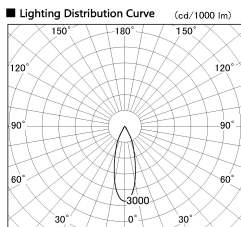

Item no. DD136-3530MB9040-R

Series Name: Cledy versa R-G
(DD136-AG-R)

Installation	Recessed mount
Type	Extra high-efficiency adjustable downlight : Antiglare
Fixture wattage	36W
Beam angle	31 deg
Color Temp.	4000K
CRI	Ra>90
Luminous	3522 lm
Body	Die-cast aluminum alloy
Body finish	N/A
Trim finish	Black
Reflector finish	Mirror
IP Rate	IP20
Light source	COB module
Input Voltage	AC220~240V
Dimming Type	Non-Dimmable
Certificate	CE, CCC
Cut Hole	150mm