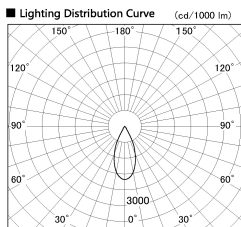

Item no. DD136-3540MB9040-R

Series Name: Cledy versa R-G
(DD136-AG-R)

Installation	Recessed mount
Type	Extra high-efficiency adjustable downlight : Antiglare
Fixture wattage	36W
Beam angle	42 deg
Color Temp.	4000K
CRI	Ra>90
Luminous	3492 lm
Body	Die-cast aluminum alloy
Body finish	N/A
Trim finish	Black
Reflector finish	Mirror
IP Rate	IP20
Light source	COB module
Input Voltage	AC220~240V
Dimming Type	Non-Dimmable
Certificate	CE, CCC
Cut Hole	150mm