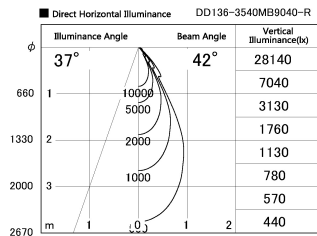

Item no. DD136-3540MB9040-R

Series Name: Cledy versa R-G
(DD136-AG-R)

Installation	Recessed mount
Type	Extra high-efficiency adjustable downlight : Antiglare
Fixture wattage	36W
Beam angle	42 deg
Color Temp.	4000K
CRI	Ra>90
Luminous	3492 lm
Body	Die-cast aluminum alloy
Body finish	N/A
Trim finish	Black
Reflector finish	Mirror
IP Rate	IP20
Light source	COB module
Input Voltage	AC220~240V
Dimming Type	Non-Dimmable
Certificate	CE, CCC
Cut Hole	150mm