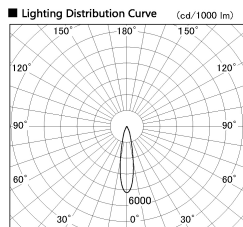

Item no. DD136-2820MB9040-R

Series Name: Cledy versa R-G
(DD136-AG-R)

Installation	Recessed mount
Type	Extra high-efficiency adjustable downlight : Antiglare
Fixture wattage	28W
Beam angle	21 deg
Color Temp.	4000K
CRI	Ra>90
Luminous	2860 lm
Body	Die-cast aluminum alloy
Body finish	N/A
Trim finish	Black
Reflector finish	Mirror
IP Rate	IP20
Light source	COB module
Input Voltage	AC220~240V
Dimming Type	Non-Dimmable
Certificate	CE, CCC
Cut Hole	150mm