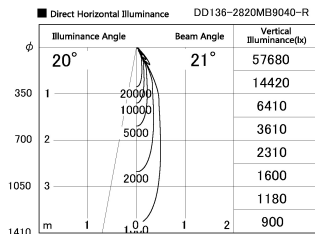

Item no. DD136-2820MB9040-R

Series Name: Cledy versa R-G
(DD136-AG-R)

Installation	Recessed mount
Type	Extra high-efficiency adjustable downlight : Antiglare
Fixture wattage	28W
Beam angle	21 deg
Color Temp.	4000K
CRI	Ra>90
Luminous	2860 lm
Body	Die-cast aluminum alloy
Body finish	N/A
Trim finish	Black
Reflector finish	Mirror
IP Rate	IP20
Light source	COB module
Input Voltage	AC220~240V
Dimming Type	Non-Dimmable
Certificate	CE, CCC
Cut Hole	150mm