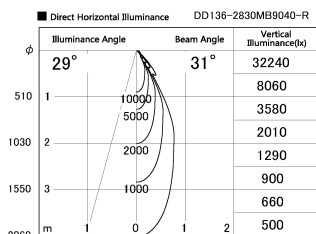

Item no. DD136-2830MB9040-R

Series Name: Cledy versa R-G  
(DD136-AG-R)

Installation	Recessed mount
Type	Extra high-efficiency adjustable downlight : Antiglare
Fixture wattage	28W
Beam angle	31 deg
Color Temp.	4000K
CRI	Ra>90
Luminous	2835 lm
Body	Die-cast aluminum alloy
Body finish	N/A
Trim finish	Black
Reflector finish	Mirror
IP Rate	IP20
Light source	COB module
Input Voltage	AC220~240V
Dimming Type	Non-Dimmable
Certificate	CE, CCC
Cut Hole	150mm