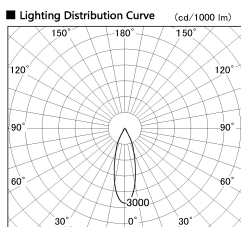

Item no. DD136-2830MB9040-R

Series Name: Cledy versa R-G  
(DD136-AG-R)

Installation	Recessed mount
Type	Extra high-efficiency adjustable downlight : Antiglare
Fixture wattage	28W
Beam angle	31 deg
Color Temp.	4000K
CRI	Ra>90
Luminous	2835 lm
Body	Die-cast aluminum alloy
Body finish	N/A
Trim finish	Black
Reflector finish	Mirror
IP Rate	IP20
Light source	COB module
Input Voltage	AC220~240V
Dimming Type	Non-Dimmable
Certificate	CE, CCC
Cut Hole	150mm