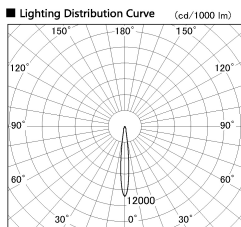

Item no. DD136-2615MB9040-R

Series Name: Cledy versa R-G
(DD136-AG-R)

Installation	Recessed mount
Type	Extra high-efficiency adjustable downlight : Antiglare
Fixture wattage	23W
Beam angle	12 deg
Color Temp.	4000K
CRI	Ra>90
Luminous	2089 lm
Body	Die-cast aluminum alloy
Body finish	N/A
Trim finish	Black
Reflector finish	Mirror
IP Rate	IP20
Light source	COB module
Input Voltage	AC220~240V
Dimming Type	Non-Dimmable
Certificate	CE, CCC
Cut Hole	150mm