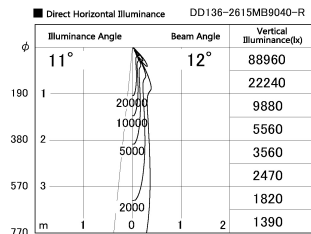

Item no. DD136-2615MB9040-R

Series Name: Cledy versa R-G
(DD136-AG-R)

Installation	Recessed mount
Type	Extra high-efficiency adjustable downlight : Antiglare
Fixture wattage	23W
Beam angle	12 deg
Color Temp.	4000K
CRI	Ra>90
Luminous	2089 lm
Body	Die-cast aluminum alloy
Body finish	N/A
Trim finish	Black
Reflector finish	Mirror
IP Rate	IP20
Light source	COB module
Input Voltage	AC220~240V
Dimming Type	Non-Dimmable
Certificate	CE, CCC
Cut Hole	150mm