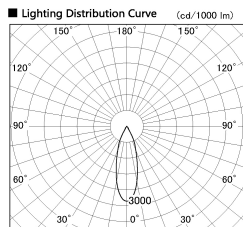

Item no. DD136-2630MB9040-R

Series Name: Cledy versa R-G
(DD136-AG-R)

Installation	Recessed mount
Type	Extra high-efficiency adjustable downlight : Antiglare
Fixture wattage	23W
Beam angle	31 deg
Color Temp.	4000K
CRI	Ra>90
Luminous	2470 lm
Body	Die-cast aluminum alloy
Body finish	N/A
Trim finish	Black
Reflector finish	Mirror
IP Rate	IP20
Light source	COB module
Input Voltage	AC220~240V
Dimming Type	Non-Dimmable
Certificate	CE, CCC
Cut Hole	150mm