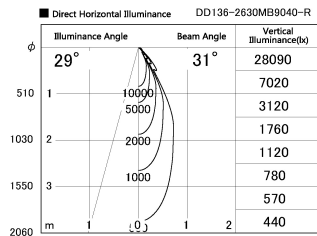

Item no. DD136-2630MB9040-R

Series Name: Cledy versa R-G
(DD136-AG-R)

Installation	Recessed mount
Type	Extra high-efficiency adjustable downlight : Antiglare
Fixture wattage	23W
Beam angle	31 deg
Color Temp.	4000K
CRI	Ra>90
Luminous	2470 lm
Body	Die-cast aluminum alloy
Body finish	N/A
Trim finish	Black
Reflector finish	Mirror
IP Rate	IP20
Light source	COB module
Input Voltage	AC220~240V
Dimming Type	Non-Dimmable
Certificate	CE, CCC
Cut Hole	150mm