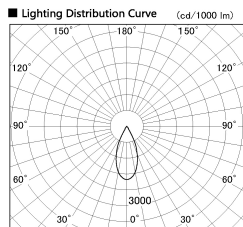

Item no. DD136-2640MB9040-R

Series Name: Cledy versa R-G  
(DD136-AG-R)

Installation	Recessed mount
Type	Extra high-efficiency adjustable downlight : Antiglare
Fixture wattage	23W
Beam angle	42 deg
Color Temp.	4000K
CRI	Ra>90
Luminous	2451 lm
Body	Die-cast aluminum alloy
Body finish	N/A
Trim finish	Black
Reflector finish	Mirror
IP Rate	IP20
Light source	COB module
Input Voltage	AC220~240V
Dimming Type	Non-Dimmable
Certificate	CE, CCC
Cut Hole	150mm