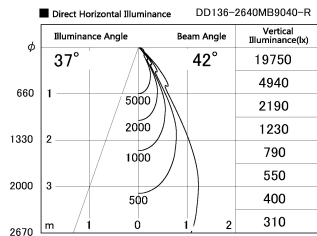

Item no. DD136-2640MB9040-R

Series Name: Cledy versa R-G  
(DD136-AG-R)

Installation	Recessed mount
Type	Extra high-efficiency adjustable downlight : Antiglare
Fixture wattage	23W
Beam angle	42 deg
Color Temp.	4000K
CRI	Ra>90
Luminous	2451 lm
Body	Die-cast aluminum alloy
Body finish	N/A
Trim finish	Black
Reflector finish	Mirror
IP Rate	IP20
Light source	COB module
Input Voltage	AC220~240V
Dimming Type	Non-Dimmable
Certificate	CE, CCC
Cut Hole	150mm