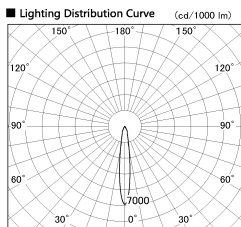

Item no. DD136-2515MB9040-R

Series Name: Cledy versa R-G
(DD136-AG-R)

Installation	Recessed mount
Type	Extra high-efficiency adjustable downlight : Antiglare
Fixture wattage	23W
Beam angle	14 deg
Color Temp.	4000K
CRI	Ra>90
Luminous	1848 lm
Body	Die-cast aluminum alloy
Body finish	N/A
Trim finish	Black
Reflector finish	Mirror
IP Rate	IP20
Light source	COB module
Input Voltage	AC220~240V
Dimming Type	Non-Dimmable
Certificate	CE, CCC
Cut Hole	125mm