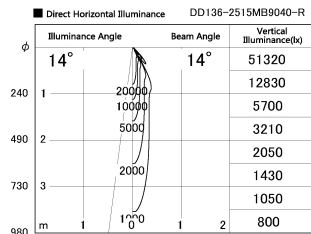

Item no. DD136-2515MB9040-R

Series Name: Cledy versa R-G
(DD136-AG-R)

Installation	Recessed mount
Type	Extra high-efficiency adjustable downlight : Antiglare
Fixture wattage	23W
Beam angle	14 deg
Color Temp.	4000K
CRI	Ra>90
Luminous	1848 lm
Body	Die-cast aluminum alloy
Body finish	N/A
Trim finish	Black
Reflector finish	Mirror
IP Rate	IP20
Light source	COB module
Input Voltage	AC220~240V
Dimming Type	Non-Dimmable
Certificate	CE, CCC
Cut Hole	125mm