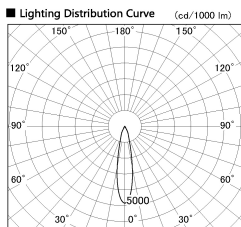

Item no. DD136-2520MB9040-R

Series Name: Cledy versa R-G  
(DD136-AG-R)

Installation	Recessed mount
Type	Extra high-efficiency adjustable downlight : Antiglare
Fixture wattage	23W
Beam angle	21 deg
Color Temp.	4000K
CRI	Ra>90
Luminous	2173 lm
Body	Die-cast aluminum alloy
Body finish	N/A
Trim finish	Black
Reflector finish	Mirror
IP Rate	IP20
Light source	COB module
Input Voltage	AC220~240V
Dimming Type	Non-Dimmable
Certificate	CE, CCC
Cut Hole	125mm