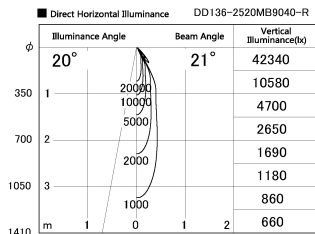

Item no. DD136-2520MB9040-R

Series Name: Cledy versa R-G  
(DD136-AG-R)

Installation	Recessed mount
Type	Extra high-efficiency adjustable downlight : Antiglare
Fixture wattage	23W
Beam angle	21 deg
Color Temp.	4000K
CRI	Ra>90
Luminous	2173 lm
Body	Die-cast aluminum alloy
Body finish	N/A
Trim finish	Black
Reflector finish	Mirror
IP Rate	IP20
Light source	COB module
Input Voltage	AC220~240V
Dimming Type	Non-Dimmable
Certificate	CE, CCC
Cut Hole	125mm