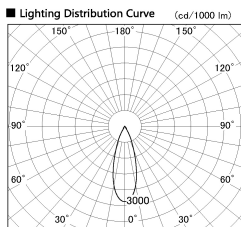

Item no. DD136-2530MB9040-R

Series Name: Cledy versa R-G
(DD136-AG-R)

Installation	Recessed mount
Type	Extra high-efficiency adjustable downlight : Antiglare
Fixture wattage	23W
Beam angle	32 deg
Color Temp.	4000K
CRI	Ra>90
Luminous	2226 lm
Body	Die-cast aluminum alloy
Body finish	N/A
Trim finish	Black
Reflector finish	Mirror
IP Rate	IP20
Light source	COB module
Input Voltage	AC220~240V
Dimming Type	Non-Dimmable
Certificate	CE, CCC
Cut Hole	125mm