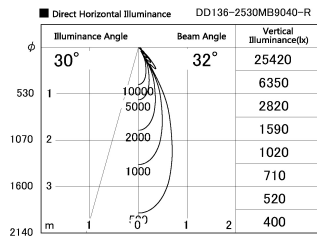

Item no. DD136-2530MB9040-R

Series Name: Cledy versa R-G
(DD136-AG-R)

Installation	Recessed mount
Type	Extra high-efficiency adjustable downlight : Antiglare
Fixture wattage	23W
Beam angle	32 deg
Color Temp.	4000K
CRI	Ra>90
Luminous	2226 lm
Body	Die-cast aluminum alloy
Body finish	N/A
Trim finish	Black
Reflector finish	Mirror
IP Rate	IP20
Light source	COB module
Input Voltage	AC220~240V
Dimming Type	Non-Dimmable
Certificate	CE, CCC
Cut Hole	125mm