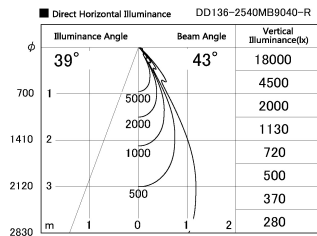

Item no. DD136-2540MB9040-R

Series Name: Cledy versa R-G
(DD136-AG-R)

Installation	Recessed mount
Type	Extra high-efficiency adjustable downlight : Antiglare
Fixture wattage	23W
Beam angle	43 deg
Color Temp.	4000K
CRI	Ra>90
Luminous	2264 lm
Body	Die-cast aluminum alloy
Body finish	N/A
Trim finish	Black
Reflector finish	Mirror
IP Rate	IP20
Light source	COB module
Input Voltage	AC220~240V
Dimming Type	Non-Dimmable
Certificate	CE, CCC
Cut Hole	125mm