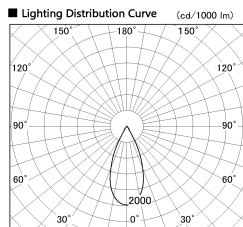

Item no. DD136-2540MB9040-R

Series Name: Cledy versa R-G
(DD136-AG-R)

Installation	Recessed mount
Type	Extra high-efficiency adjustable downlight : Antiglare
Fixture wattage	23W
Beam angle	43 deg
Color Temp.	4000K
CRI	Ra>90
Luminous	2264 lm
Body	Die-cast aluminum alloy
Body finish	N/A
Trim finish	Black
Reflector finish	Mirror
IP Rate	IP20
Light source	COB module
Input Voltage	AC220~240V
Dimming Type	Non-Dimmable
Certificate	CE, CCC
Cut Hole	125mm