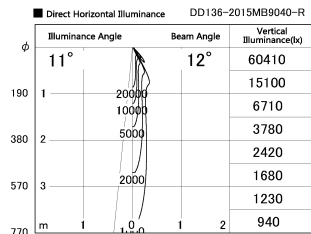

Item no. DD136-2015MB9040-R

Series Name: Cledy versa R-G
(DD136-AG-R)

Installation	Recessed mount
Type	Extra high-efficiency adjustable downlight : Antiglare
Fixture wattage	20W
Beam angle	12 deg
Color Temp.	4000K
CRI	Ra>90
Luminous	1462 lm
Body	Die-cast aluminum alloy
Body finish	N/A
Trim finish	Black
Reflector finish	Mirror
IP Rate	IP20
Light source	COB module
Input Voltage	AC220~240V
Dimming Type	Non-Dimmable
Certificate	CE, CCC
Cut Hole	125mm