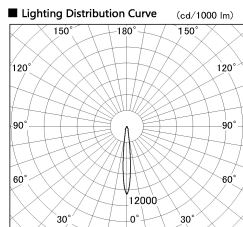

Item no. DD136-2015MB9040-R

Series Name: Cledy versa R-G
(DD136-AG-R)

Installation	Recessed mount
Type	Extra high-efficiency adjustable downlight : Antiglare
Fixture wattage	20W
Beam angle	12 deg
Color Temp.	4000K
CRI	Ra>90
Luminous	1462 lm
Body	Die-cast aluminum alloy
Body finish	N/A
Trim finish	Black
Reflector finish	Mirror
IP Rate	IP20
Light source	COB module
Input Voltage	AC220~240V
Dimming Type	Non-Dimmable
Certificate	CE, CCC
Cut Hole	125mm