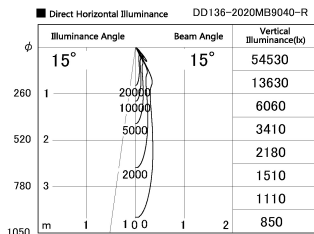

Item no. DD136-2020MB9040-R

Series Name: Cledy versa R-G  
(DD136-AG-R)

Installation	Recessed mount
Type	Extra high-efficiency adjustable downlight : Antiglare
Fixture wattage	20W
Beam angle	15 deg
Color Temp.	4000K
CRI	Ra>90
Luminous	1694 lm
Body	Die-cast aluminum alloy
Body finish	N/A
Trim finish	Black
Reflector finish	Mirror
IP Rate	IP20
Light source	COB module
Input Voltage	AC220~240V
Dimming Type	Non-Dimmable
Certificate	CE, CCC
Cut Hole	125mm