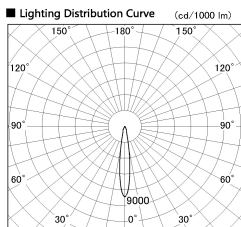

Item no. DD136-2020MB9040-R

Series Name: Cledy versa R-G  
(DD136-AG-R)

Installation	Recessed mount
Type	Extra high-efficiency adjustable downlight : Antiglare
Fixture wattage	20W
Beam angle	15 deg
Color Temp.	4000K
CRI	Ra>90
Luminous	1694 lm
Body	Die-cast aluminum alloy
Body finish	N/A
Trim finish	Black
Reflector finish	Mirror
IP Rate	IP20
Light source	COB module
Input Voltage	AC220~240V
Dimming Type	Non-Dimmable
Certificate	CE, CCC
Cut Hole	125mm