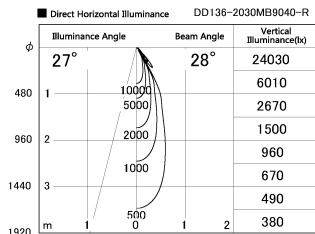

Item no. DD136-2030MB9040-R

Series Name: Cledy versa R-G
(DD136-AG-R)

Installation	Recessed mount
Type	Extra high-efficiency adjustable downlight : Antiglare
Fixture wattage	20W
Beam angle	28 deg
Color Temp.	4000K
CRI	Ra>90
Luminous	1741 lm
Body	Die-cast aluminum alloy
Body finish	N/A
Trim finish	Black
Reflector finish	Mirror
IP Rate	IP20
Light source	COB module
Input Voltage	AC220~240V
Dimming Type	Non-Dimmable
Certificate	CE, CCC
Cut Hole	125mm