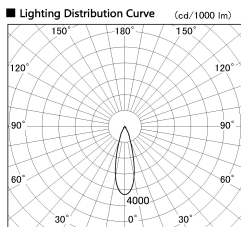

Item no. DD136-2030MB9040-R

Series Name: Cledy versa R-G
(DD136-AG-R)

Installation	Recessed mount
Type	Extra high-efficiency adjustable downlight : Antiglare
Fixture wattage	20W
Beam angle	28 deg
Color Temp.	4000K
CRI	Ra>90
Luminous	1741 lm
Body	Die-cast aluminum alloy
Body finish	N/A
Trim finish	Black
Reflector finish	Mirror
IP Rate	IP20
Light source	COB module
Input Voltage	AC220~240V
Dimming Type	Non-Dimmable
Certificate	CE, CCC
Cut Hole	125mm