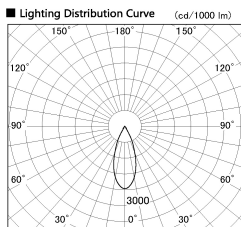

Item no. DD136-2040MB9040-R

Series Name: Cledy versa R-G  
(DD136-AG-R)

Installation	Recessed mount
Type	Extra high-efficiency adjustable downlight : Antiglare
Fixture wattage	20W
Beam angle	37 deg
Color Temp.	4000K
CRI	Ra>90
Luminous	1766 lm
Body	Die-cast aluminum alloy
Body finish	N/A
Trim finish	Black
Reflector finish	Mirror
IP Rate	IP20
Light source	COB module
Input Voltage	AC220~240V
Dimming Type	Non-Dimmable
Certificate	CE, CCC
Cut Hole	125mm