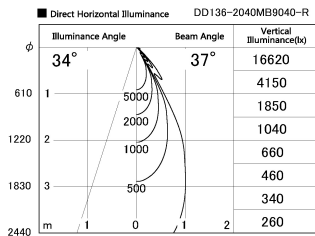

Item no. DD136-2040MB9040-R

Series Name: Cledy versa R-G  
(DD136-AG-R)

Installation	Recessed mount
Type	Extra high-efficiency adjustable downlight : Antiglare
Fixture wattage	20W
Beam angle	37 deg
Color Temp.	4000K
CRI	Ra>90
Luminous	1766 lm
Body	Die-cast aluminum alloy
Body finish	N/A
Trim finish	Black
Reflector finish	Mirror
IP Rate	IP20
Light source	COB module
Input Voltage	AC220~240V
Dimming Type	Non-Dimmable
Certificate	CE, CCC
Cut Hole	125mm