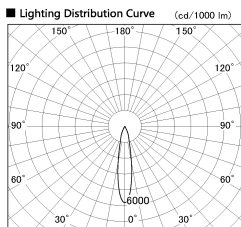

Item no. DD136-1920MB9040-R

Series Name: Cledy versa R-G
(DD136-AG-R)

Installation	Recessed mount
Type	Extra high-efficiency adjustable downlight : Antiglare
Fixture wattage	18.6W
Beam angle	19 deg
Color Temp.	4000K
CRI	Ra>90
Luminous	1406 lm
Body	Die-cast aluminum alloy
Body finish	N/A
Trim finish	Black
Reflector finish	Mirror
IP Rate	IP20
Light source	COB module
Input Voltage	AC220~240V
Dimming Type	Non-Dimmable
Certificate	CE, CCC
Cut Hole	100mm