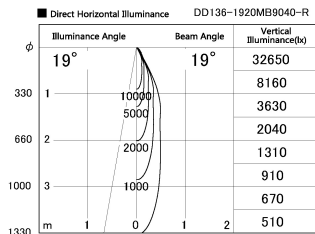

Item no. DD136-1920MB9040-R

Series Name: Cledy versa R-G
(DD136-AG-R)

Installation	Recessed mount
Type	Extra high-efficiency adjustable downlight : Antiglare
Fixture wattage	18.6W
Beam angle	19 deg
Color Temp.	4000K
CRI	Ra>90
Luminous	1406 lm
Body	Die-cast aluminum alloy
Body finish	N/A
Trim finish	Black
Reflector finish	Mirror
IP Rate	IP20
Light source	COB module
Input Voltage	AC220~240V
Dimming Type	Non-Dimmable
Certificate	CE, CCC
Cut Hole	100mm