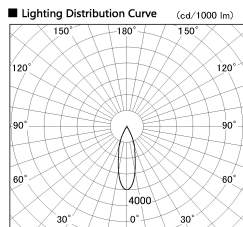

Item no. DD136-1930MB9040-R

Series Name: Cledy versa R-G  
(DD136-AG-R)

Installation	Recessed mount
Type	Extra high-efficiency adjustable downlight : Antiglare
Fixture wattage	18.6W
Beam angle	29 deg
Color Temp.	4000K
CRI	Ra>90
Luminous	1539 lm
Body	Die-cast aluminum alloy
Body finish	N/A
Trim finish	Black
Reflector finish	Mirror
IP Rate	IP20
Light source	COB module
Input Voltage	AC220~240V
Dimming Type	Non-Dimmable
Certificate	CE, CCC
Cut Hole	100mm