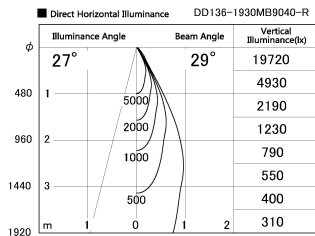

Item no. DD136-1930MB9040-R

Series Name: Cledy versa R-G  
(DD136-AG-R)

Installation	Recessed mount
Type	Extra high-efficiency adjustable downlight : Antiglare
Fixture wattage	18.6W
Beam angle	29 deg
Color Temp.	4000K
CRI	Ra>90
Luminous	1539 lm
Body	Die-cast aluminum alloy
Body finish	N/A
Trim finish	Black
Reflector finish	Mirror
IP Rate	IP20
Light source	COB module
Input Voltage	AC220~240V
Dimming Type	Non-Dimmable
Certificate	CE, CCC
Cut Hole	100mm