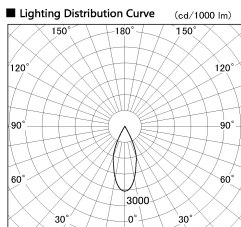

Item no. DD136-1940MB9040-R

Series Name: Cledy versa R-G
(DD136-AG-R)

Installation	Recessed mount
Type	Extra high-efficiency adjustable downlight : Antiglare
Fixture wattage	18.6W
Beam angle	40 deg
Color Temp.	4000K
CRI	Ra>90
Luminous	1567 lm
Body	Die-cast aluminum alloy
Body finish	N/A
Trim finish	Black
Reflector finish	Mirror
IP Rate	IP20
Light source	COB module
Input Voltage	AC220~240V
Dimming Type	Non-Dimmable
Certificate	CE, CCC
Cut Hole	100mm