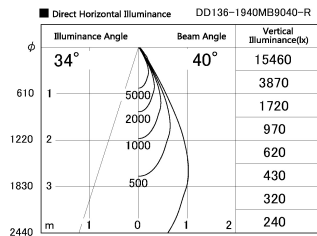

Item no. DD136-1940MB9040-R

Series Name: Cledy versa R-G
(DD136-AG-R)

Installation	Recessed mount
Type	Extra high-efficiency adjustable downlight : Antiglare
Fixture wattage	18.6W
Beam angle	40 deg
Color Temp.	4000K
CRI	Ra>90
Luminous	1567 lm
Body	Die-cast aluminum alloy
Body finish	N/A
Trim finish	Black
Reflector finish	Mirror
IP Rate	IP20
Light source	COB module
Input Voltage	AC220~240V
Dimming Type	Non-Dimmable
Certificate	CE, CCC
Cut Hole	100mm