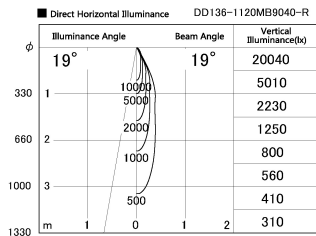

Item no. DD136-1120MB9040-R

Series Name: Cledy versa R-G
(DD136-AG-R)

Installation	Recessed mount
Type	Extra high-efficiency adjustable downlight : Antiglare
Fixture wattage	10.5W
Beam angle	19 deg
Color Temp.	4000K
CRI	Ra>90
Luminous	863 lm
Body	Die-cast aluminum alloy
Body finish	N/A
Trim finish	Black
Reflector finish	Mirror
IP Rate	IP20
Light source	COB module
Input Voltage	AC220~240V
Dimming Type	Non-Dimmable
Certificate	CE, CCC
Cut Hole	100mm