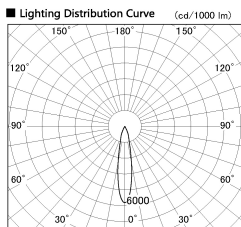

Item no. DD136-1120MB9040-R

Series Name: Cledy versa R-G
(DD136-AG-R)

Installation	Recessed mount
Type	Extra high-efficiency adjustable downlight : Antiglare
Fixture wattage	10.5W
Beam angle	19 deg
Color Temp.	4000K
CRI	Ra>90
Luminous	863 lm
Body	Die-cast aluminum alloy
Body finish	N/A
Trim finish	Black
Reflector finish	Mirror
IP Rate	IP20
Light source	COB module
Input Voltage	AC220~240V
Dimming Type	Non-Dimmable
Certificate	CE, CCC
Cut Hole	100mm