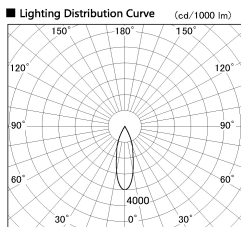

Item no. DD136-1130MB9040-R

Series Name: Cledy versa R-G
(DD136-AG-R)

Installation	Recessed mount
Type	Extra high-efficiency adjustable downlight : Antiglare
Fixture wattage	10.5W
Beam angle	29 deg
Color Temp.	4000K
CRI	Ra>90
Luminous	940 lm
Body	Die-cast aluminum alloy
Body finish	N/A
Trim finish	Black
Reflector finish	Mirror
IP Rate	IP20
Light source	COB module
Input Voltage	AC220~240V
Dimming Type	Non-Dimmable
Certificate	CE, CCC
Cut Hole	100mm