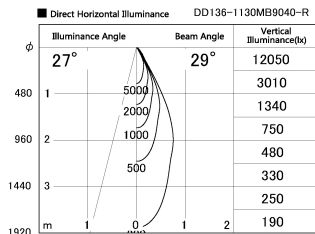

Item no. DD136-1130MB9040-R

Series Name: Cledy versa R-G
(DD136-AG-R)

Installation	Recessed mount
Type	Extra high-efficiency adjustable downlight : Antiglare
Fixture wattage	10.5W
Beam angle	29 deg
Color Temp.	4000K
CRI	Ra>90
Luminous	940 lm
Body	Die-cast aluminum alloy
Body finish	N/A
Trim finish	Black
Reflector finish	Mirror
IP Rate	IP20
Light source	COB module
Input Voltage	AC220~240V
Dimming Type	Non-Dimmable
Certificate	CE, CCC
Cut Hole	100mm