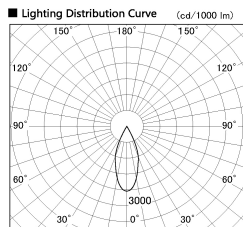

Item no. DD136-1140MB9040-R

Series Name: Cledy versa R-G  
(DD136-AG-R)

Installation	Recessed mount
Type	Extra high-efficiency adjustable downlight : Antiglare
Fixture wattage	10.5W
Beam angle	40 deg
Color Temp.	4000K
CRI	Ra>90
Luminous	958 lm
Body	Die-cast aluminum alloy
Body finish	N/A
Trim finish	Black
Reflector finish	Mirror
IP Rate	IP20
Light source	COB module
Input Voltage	AC220~240V
Dimming Type	Non-Dimmable
Certificate	CE, CCC
Cut Hole	100mm