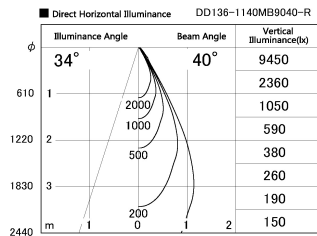

Item no. DD136-1140MB9040-R

Series Name: Cledy versa R-G  
(DD136-AG-R)

Installation	Recessed mount
Type	Extra high-efficiency adjustable downlight : Antiglare
Fixture wattage	10.5W
Beam angle	40 deg
Color Temp.	4000K
CRI	Ra>90
Luminous	958 lm
Body	Die-cast aluminum alloy
Body finish	N/A
Trim finish	Black
Reflector finish	Mirror
IP Rate	IP20
Light source	COB module
Input Voltage	AC220~240V
Dimming Type	Non-Dimmable
Certificate	CE, CCC
Cut Hole	100mm