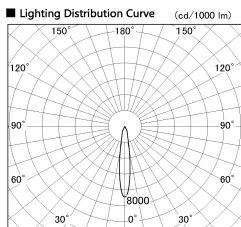

Item no. DD136-0815MB9040-R

Series Name: Cledy versa R-G
(DD136-AG-R)

Installation	Recessed mount
Type	Extra high-efficiency adjustable downlight : Antiglare
Fixture wattage	7.5W
Beam angle	16deg
Color Temp.	4000K
CRI	Ra>90
Luminous	545 lm
Body	Die-cast aluminum alloy
Body finish	N/A
Trim finish	Black
Reflector finish	Mirror
IP Rate	IP20
Light source	COB module
Input Voltage	AC220~240V
Dimming Type	Non-Dimmable
Certificate	CE, CCC
Cut Hole	100mm