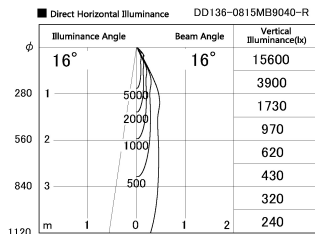

Item no. DD136-0815MB9040-R

Series Name: Cledy versa R-G
(DD136-AG-R)

Installation	Recessed mount
Type	Extra high-efficiency adjustable downlight : Antiglare
Fixture wattage	7.5W
Beam angle	16deg
Color Temp.	4000K
CRI	Ra>90
Luminous	545 lm
Body	Die-cast aluminum alloy
Body finish	N/A
Trim finish	Black
Reflector finish	Mirror
IP Rate	IP20
Light source	COB module
Input Voltage	AC220~240V
Dimming Type	Non-Dimmable
Certificate	CE, CCC
Cut Hole	100mm