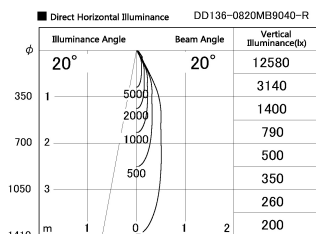

Item no. DD136-0820MB9040-R

Series Name: Cledy versa R-G
(DD136-AG-R)

Installation	Recessed mount
Type	Extra high-efficiency adjustable downlight : Antiglare
Fixture wattage	7.5W
Beam angle	20deg
Color Temp.	4000K
CRI	Ra>90
Luminous	581 lm
Body	Die-cast aluminum alloy
Body finish	N/A
Trim finish	Black
Reflector finish	Mirror
IP Rate	IP20
Light source	COB module
Input Voltage	AC220~240V
Dimming Type	Non-Dimmable
Certificate	CE, CCC
Cut Hole	100mm