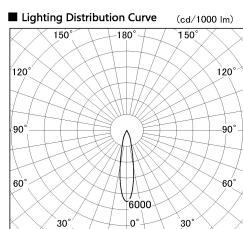

Item no. DD136-0820MB9040-R

Series Name: Cledy versa R-G
(DD136-AG-R)

Installation	Recessed mount
Type	Extra high-efficiency adjustable downlight : Antiglare
Fixture wattage	7.5W
Beam angle	20deg
Color Temp.	4000K
CRI	Ra>90
Luminous	581 lm
Body	Die-cast aluminum alloy
Body finish	N/A
Trim finish	Black
Reflector finish	Mirror
IP Rate	IP20
Light source	COB module
Input Voltage	AC220~240V
Dimming Type	Non-Dimmable
Certificate	CE, CCC
Cut Hole	100mm