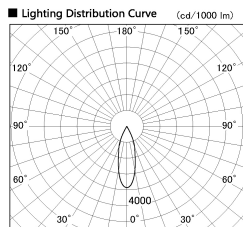

Item no. DD136-0830MB9040-R

Series Name: Cledy versa R-G
(DD136-AG-R)

Installation	Recessed mount
Type	Extra high-efficiency adjustable downlight : Antiglare
Fixture wattage	7.5W
Beam angle	30deg
Color Temp.	4000K
CRI	Ra>90
Luminous	636 lm
Body	Die-cast aluminum alloy
Body finish	N/A
Trim finish	Black
Reflector finish	Mirror
IP Rate	IP20
Light source	COB module
Input Voltage	AC220~240V
Dimming Type	Non-Dimmable
Certificate	CE, CCC
Cut Hole	100mm