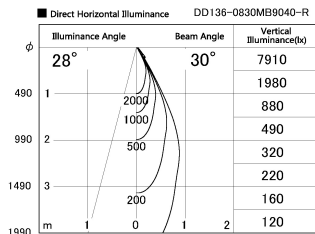

Item no. DD136-0830MB9040-R

Series Name: Cledy versa R-G
(DD136-AG-R)

Installation	Recessed mount
Type	Extra high-efficiency adjustable downlight : Antiglare
Fixture wattage	7.5W
Beam angle	30deg
Color Temp.	4000K
CRI	Ra>90
Luminous	636 lm
Body	Die-cast aluminum alloy
Body finish	N/A
Trim finish	Black
Reflector finish	Mirror
IP Rate	IP20
Light source	COB module
Input Voltage	AC220~240V
Dimming Type	Non-Dimmable
Certificate	CE, CCC
Cut Hole	100mm