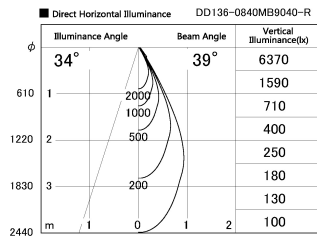

Item no. DD136-0840MB9040-R

Series Name: Cledy versa R-G
(DD136-AG-R)

Installation	Recessed mount
Type	Extra high-efficiency adjustable downlight : Antiglare
Fixture wattage	7.5W
Beam angle	39deg
Color Temp.	4000K
CRI	Ra>90
Luminous	645 lm
Body	Die-cast aluminum alloy
Body finish	N/A
Trim finish	Black
Reflector finish	Mirror
IP Rate	IP20
Light source	COB module
Input Voltage	AC220~240V
Dimming Type	Non-Dimmable
Certificate	CE, CCC
Cut Hole	100mm