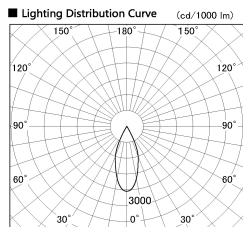

Item no. DD136-0840MB9040-R

Series Name: Cledy versa R-G
(DD136-AG-R)

Installation	Recessed mount
Type	Extra high-efficiency adjustable downlight : Antiglare
Fixture wattage	7.5W
Beam angle	39deg
Color Temp.	4000K
CRI	Ra>90
Luminous	645 lm
Body	Die-cast aluminum alloy
Body finish	N/A
Trim finish	Black
Reflector finish	Mirror
IP Rate	IP20
Light source	COB module
Input Voltage	AC220~240V
Dimming Type	Non-Dimmable
Certificate	CE, CCC
Cut Hole	100mm