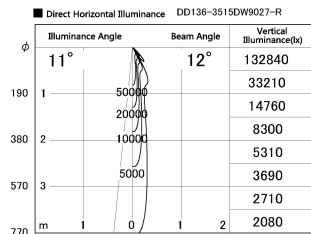

Item no. DD136-3515DW9027-R

Series Name: Cledy versa R-G
(DD136-AG-R)

Dark Mirror Reflector

Installation	Recessed mount
Type	Extra high-efficiency adjustable downlight : Antiglare
Fixture wattage	36W
Beam angle	12 deg
Color Temp.	2700K
CRI	Ra>90
Luminous	2847 lm
Body	Die-cast aluminum alloy
Body finish	N/A
Trim finish	White
Reflector finish	Dark Mirror
IP Rate	IP20
Light source	COB module
Input Voltage	AC220~240V
Dimming Type	Non-Dimmable
Certificate	CE, CCC
Cut Hole	150mm