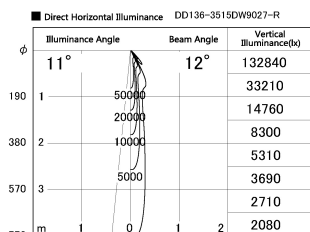

Item no. DD136-3515DW9027-R

Series Name: Cledy versa R-G
(DD136-AG-R)

Dark Mirror Reflector

Installation	Recessed mount
Type	Extra high-efficiency adjustable downlight : Antiglare
Fixture wattage	36W
Beam angle	12 deg
Color Temp.	2700K
CRI	Ra>90
Luminous	2847 lm
Body	Die-cast aluminum alloy
Body finish	N/A
Trim finish	White
Reflector finish	Dark Mirror
IP Rate	IP20
Light source	COB module
Input Voltage	AC220~240V
Dimming Type	Non-Dimmable
Certificate	CE, CCC
Cut Hole	150mm