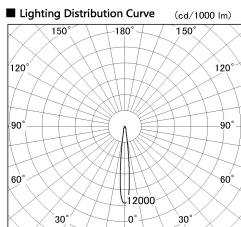

Item no. DD136-3515DW9027-R

Series Name: Cledy versa R-G
(DD136-AG-R)

Dark Mirror Reflector

Installation	Recessed mount
Type	Extra high-efficiency adjustable downlight : Antiglare
Fixture wattage	36W
Beam angle	12 deg
Color Temp.	2700K
CRI	Ra>90
Luminous	2847 lm
Body	Die-cast aluminum alloy
Body finish	N/A
Trim finish	White
Reflector finish	Dark Mirror
IP Rate	IP20
Light source	COB module
Input Voltage	AC220~240V
Dimming Type	Non-Dimmable
Certificate	CE, CCC
Cut Hole	150mm