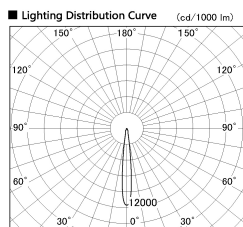

Item no. DD136-3515DW9027-R

Series Name: Cledy versa R-G
(DD136-AG-R)

Dark Mirror Reflector

Installation	Recessed mount
Type	Extra high-efficiency adjustable downlight : Antiglare
Fixture wattage	36W
Beam angle	12 deg
Color Temp.	2700K
CRI	Ra>90
Luminous	2847 lm
Body	Die-cast aluminum alloy
Body finish	N/A
Trim finish	White
Reflector finish	Dark Mirror
IP Rate	IP20
Light source	COB module
Input Voltage	AC220~240V
Dimming Type	Non-Dimmable
Certificate	CE, CCC
Cut Hole	150mm