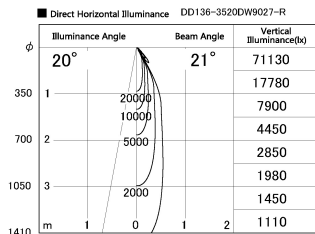

Item no. DD136-3520DW9027-R

Series Name: Cledy versa R-G
(DD136-AG-R)

Dark Mirror Reflector

Installation	Recessed mount
Type	Extra high-efficiency adjustable downlight : Antiglare
Fixture wattage	36W
Beam angle	21 deg
Color Temp.	2700K
CRI	Ra>90
Luminous	3397 lm
Body	Die-cast aluminum alloy
Body finish	N/A
Trim finish	White
Reflector finish	Dark Mirror
IP Rate	IP20
Light source	COB module
Input Voltage	AC220~240V
Dimming Type	Non-Dimmable
Certificate	CE, CCC
Cut Hole	150mm