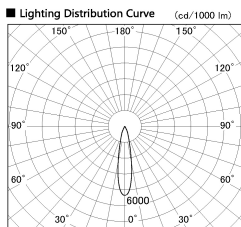

Item no. DD136-3520DW9027-R

Series Name: Cledy versa R-G
(DD136-AG-R)

Dark Mirror Reflector

Installation	Recessed mount
Type	Extra high-efficiency adjustable downlight : Antiglare
Fixture wattage	36W
Beam angle	21 deg
Color Temp.	2700K
CRI	Ra>90
Luminous	3397 lm
Body	Die-cast aluminum alloy
Body finish	N/A
Trim finish	White
Reflector finish	Dark Mirror
IP Rate	IP20
Light source	COB module
Input Voltage	AC220~240V
Dimming Type	Non-Dimmable
Certificate	CE, CCC
Cut Hole	150mm