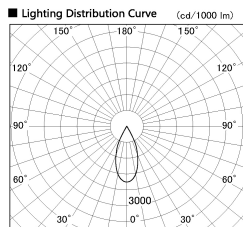

Item no. DD136-3540DW9027-R

Series Name: Cledy versa R-G
(DD136-AG-R)

Dark Mirror Reflector

Installation	Recessed mount
Type	Extra high-efficiency adjustable downlight : Antiglare
Fixture wattage	36W
Beam angle	42 deg
Color Temp.	2700K
CRI	Ra>90
Luminous	3318 lm
Body	Die-cast aluminum alloy
Body finish	N/A
Trim finish	White
Reflector finish	Dark Mirror
IP Rate	IP20
Light source	COB module
Input Voltage	AC220~240V
Dimming Type	Non-Dimmable
Certificate	CE, CCC
Cut Hole	150mm