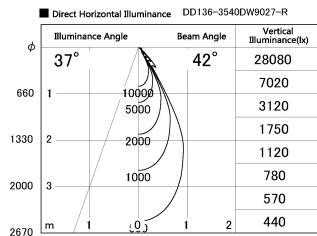

Item no. DD136-3540DW9027-R

Series Name: Cledy versa R-G
(DD136-AG-R)

Dark Mirror Reflector

Installation	Recessed mount
Type	Extra high-efficiency adjustable downlight : Antiglare
Fixture wattage	36W
Beam angle	42 deg
Color Temp.	2700K
CRI	Ra>90
Luminous	3318 lm
Body	Die-cast aluminum alloy
Body finish	N/A
Trim finish	White
Reflector finish	Dark Mirror
IP Rate	IP20
Light source	COB module
Input Voltage	AC220~240V
Dimming Type	Non-Dimmable
Certificate	CE, CCC
Cut Hole	150mm