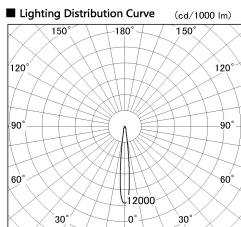

Item no. DD136-2815DW9027-R

Series Name: Cledy versa R-G
(DD136-AG-R)

Dark Mirror Reflector

Installation	Recessed mount
Type	Extra high-efficiency adjustable downlight : Antiglare
Fixture wattage	28W
Beam angle	12 deg
Color Temp.	2700K
CRI	Ra>90
Luminous	2257 lm
Body	Die-cast aluminum alloy
Body finish	N/A
Trim finish	White
Reflector finish	Dark Mirror
IP Rate	IP20
Light source	COB module
Input Voltage	AC220~240V
Dimming Type	Non-Dimmable
Certificate	CE, CCC
Cut Hole	150mm