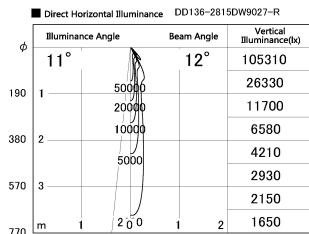

Item no. DD136-2815DW9027-R

Series Name: Cledy versa R-G
(DD136-AG-R)

Dark Mirror Reflector

Installation	Recessed mount
Type	Extra high-efficiency adjustable downlight : Antiglare
Fixture wattage	28W
Beam angle	12 deg
Color Temp.	2700K
CRI	Ra>90
Luminous	2257 lm
Body	Die-cast aluminum alloy
Body finish	N/A
Trim finish	White
Reflector finish	Dark Mirror
IP Rate	IP20
Light source	COB module
Input Voltage	AC220~240V
Dimming Type	Non-Dimmable
Certificate	CE, CCC
Cut Hole	150mm